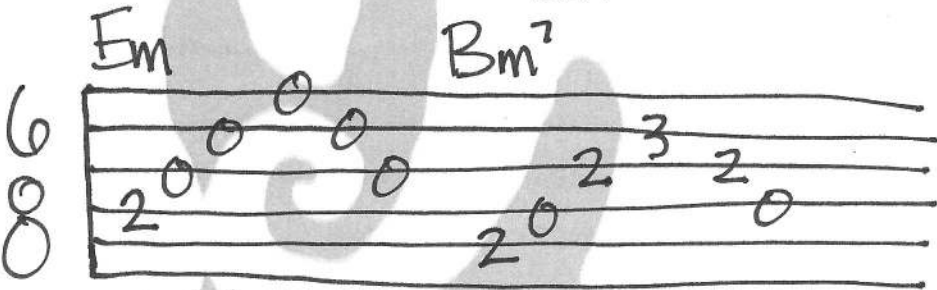

Alicia Keys-

Title: Fallin'

*Vocal pickup

6/8 (:Em Bm7:)

Bm7

Strum: 1) Em Bm7
d. d.

to arpeggiate:
like the piano

3) try to arpeggiate each chord (playing the notes of the chords individually)