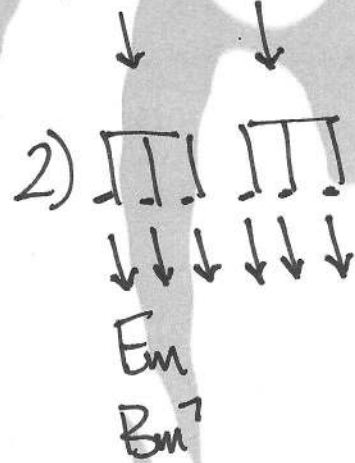

Alicia Keys-

Title: Fallin'

*Vocal pickup

6/8 (:Em Bm7:)

Bm7

Strum: 1) Em Bm7
d. d.

to arpeggiate:
like the piano

3) try to arpeggiate each chord (playing the notes of the chords individually)