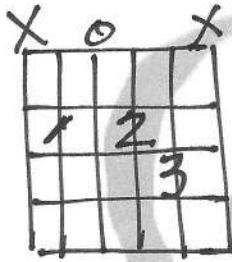

Alicia Keys-

Title: Fallin'

*Vocal pickup

6/8 (:Em Bm7:)

Bm7

Strum: 1) Em Bm7
d. d.

to arpeggiate:
like the piano

3) try to arpeggiate each chord (playing the notes of the chords individually)