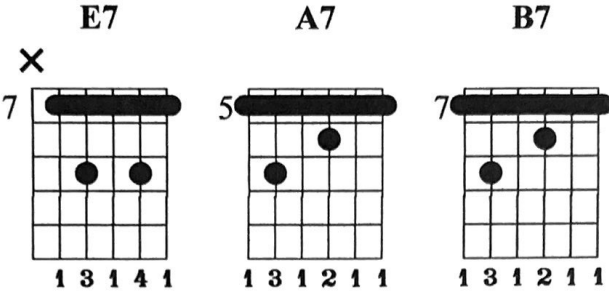

12 Bar Blues - Dominant 7 Chords

Starting on the 5th string
Green Hills Guitar Studio

Music by Shane Lamb

Standard tuning

♩. = 50

E7

let ring throughout

el.guit. **12/8** **||:**