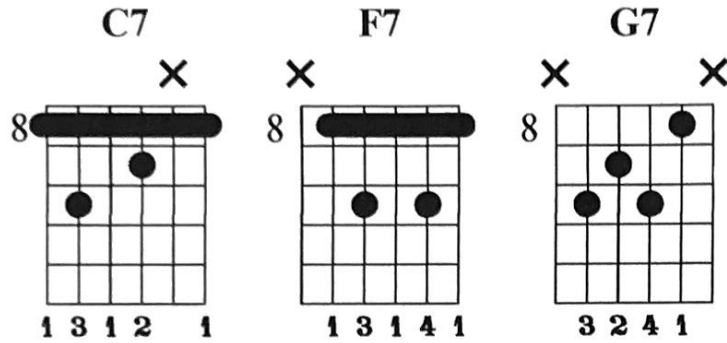

12 Bar Blues - C - Dominant 7 Chords

Starting on the 6th string with quick change & variation on V chord

Green Hills Guitar Studio

Music by Shane Lamb

Standard tuning

♩. = 45

C7

F7

C7

let ring throughout

el. guit.

12/8