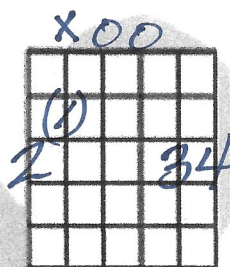

Taylor Swift -

Title: The Way I Loved You Chords

* capo 3

D

A5

Em⁷

G

Gm