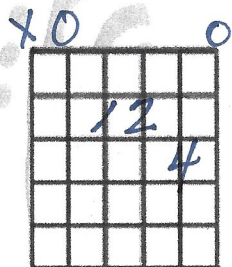

Taylor Swift -

Title: The Way I Loved You Chords

* capo 3

D

A5

Em⁷

G

Gm