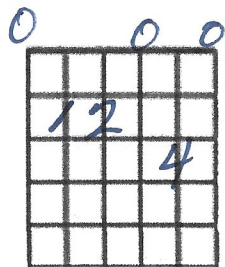

Taylor Swift -

Title: The Way I Loved You Chords

* capo 3

D

A5

Em⁷

G

Gm