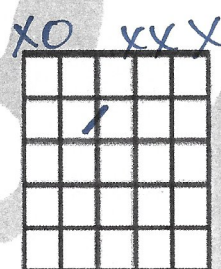

Taylor Swift -

Title: The Way I Loved You Chords

* capo 3

D

A5

Em⁷

G

Gm

also try:

3rd fret Gm

Dsus²

D5

A5

E5

3rd fret G5 (for G? Gm!)