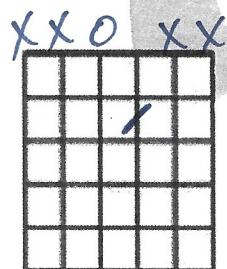

Taylor Swift -

Title: The Way I Loved You Chords

* capo 3

also try:

D5