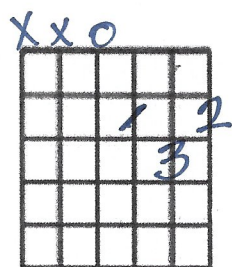

Taylor Swift -

Title: The Way I Loved You Chords

* capo 3

D

A5

Em⁷

G

Gm