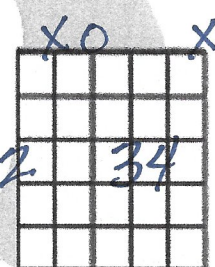

Taylor Swift -

Title: The Way I Loved You Chords

* capo 3

D

A5

Em⁷

G

Gm