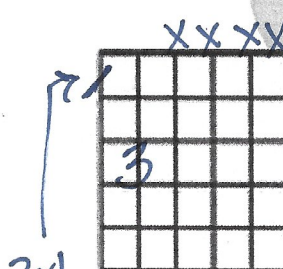

Taylor Swift -

Title: The Way I Loved You Chords

* capo 3

D

A5

Em⁷

G

Gm

also try:

3rd fret Gm

Dsus²

D5

A5

E5

3rd fret G5 (for G? Gm!)