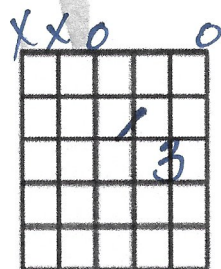

Taylor Swift -

Title: The Way I Loved You Chords

* capo 3

also try:

Dsus²