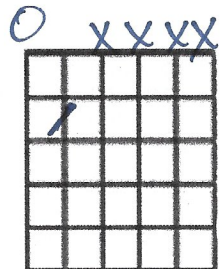

Taylor Swift -

Title: The Way I Loved You Chords

* capo 3

D

A5

Em⁷

G

Gm

also try:

3rd fret Gm

Dsus²

D5

A5

E5

3rd fret G5 (for G? Gm!)