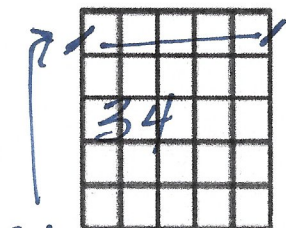

also try:

3rd fret Gm